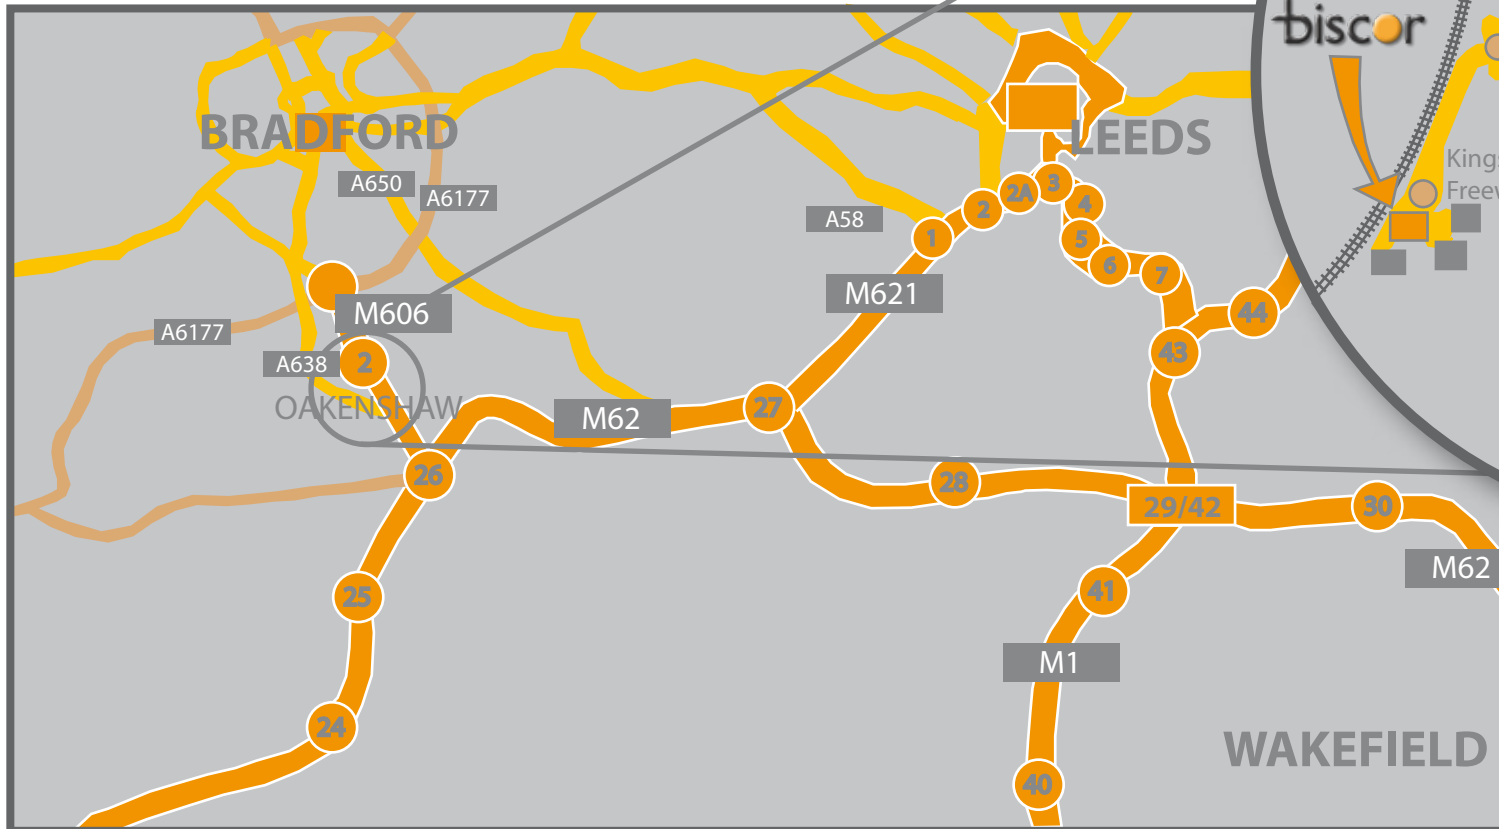

## Directions to Biscor Ltd

### From Bradford:

M606 towards Manchester.  
 Exit to the left onto M606 slip Road (J2) signposted Euroway West.  
 Turn right onto Merrydale Road and continue straight on through two sets of traffic lights and straight on through the gate onto Kingsmark Freeway.  
 Biscor is situated around 500 yards on the right hand side.

### Directions from M62 – Halifax/Manchester:

Take the M62 to Junction 26 continuing straight onto M606 towards Bradford.  
 Exit to the left onto M606 slip road (J2) signposted Euroway West.  
 Turn left onto Merrydale Road and continue straight on through two sets of traffic lights and straight on through the gate onto Kingsmark Freeway .  
 Biscor is situated around 500 yards on the right hand side.

### Directions from M62 – Leeds/M1:

Take the M62 to Junction 26, at the roundabout take the sixth exit onto M606 towards Bradford.  
 Exit to the left onto M606 slip road (J2) signposted Euroway West.  
 Turn left onto Merrydale Road and continue straight on through two sets of traffic lights and straight on through the gate onto Kingsmark Freeway.  
 Biscor is situated around 500 yards on the right hand side.